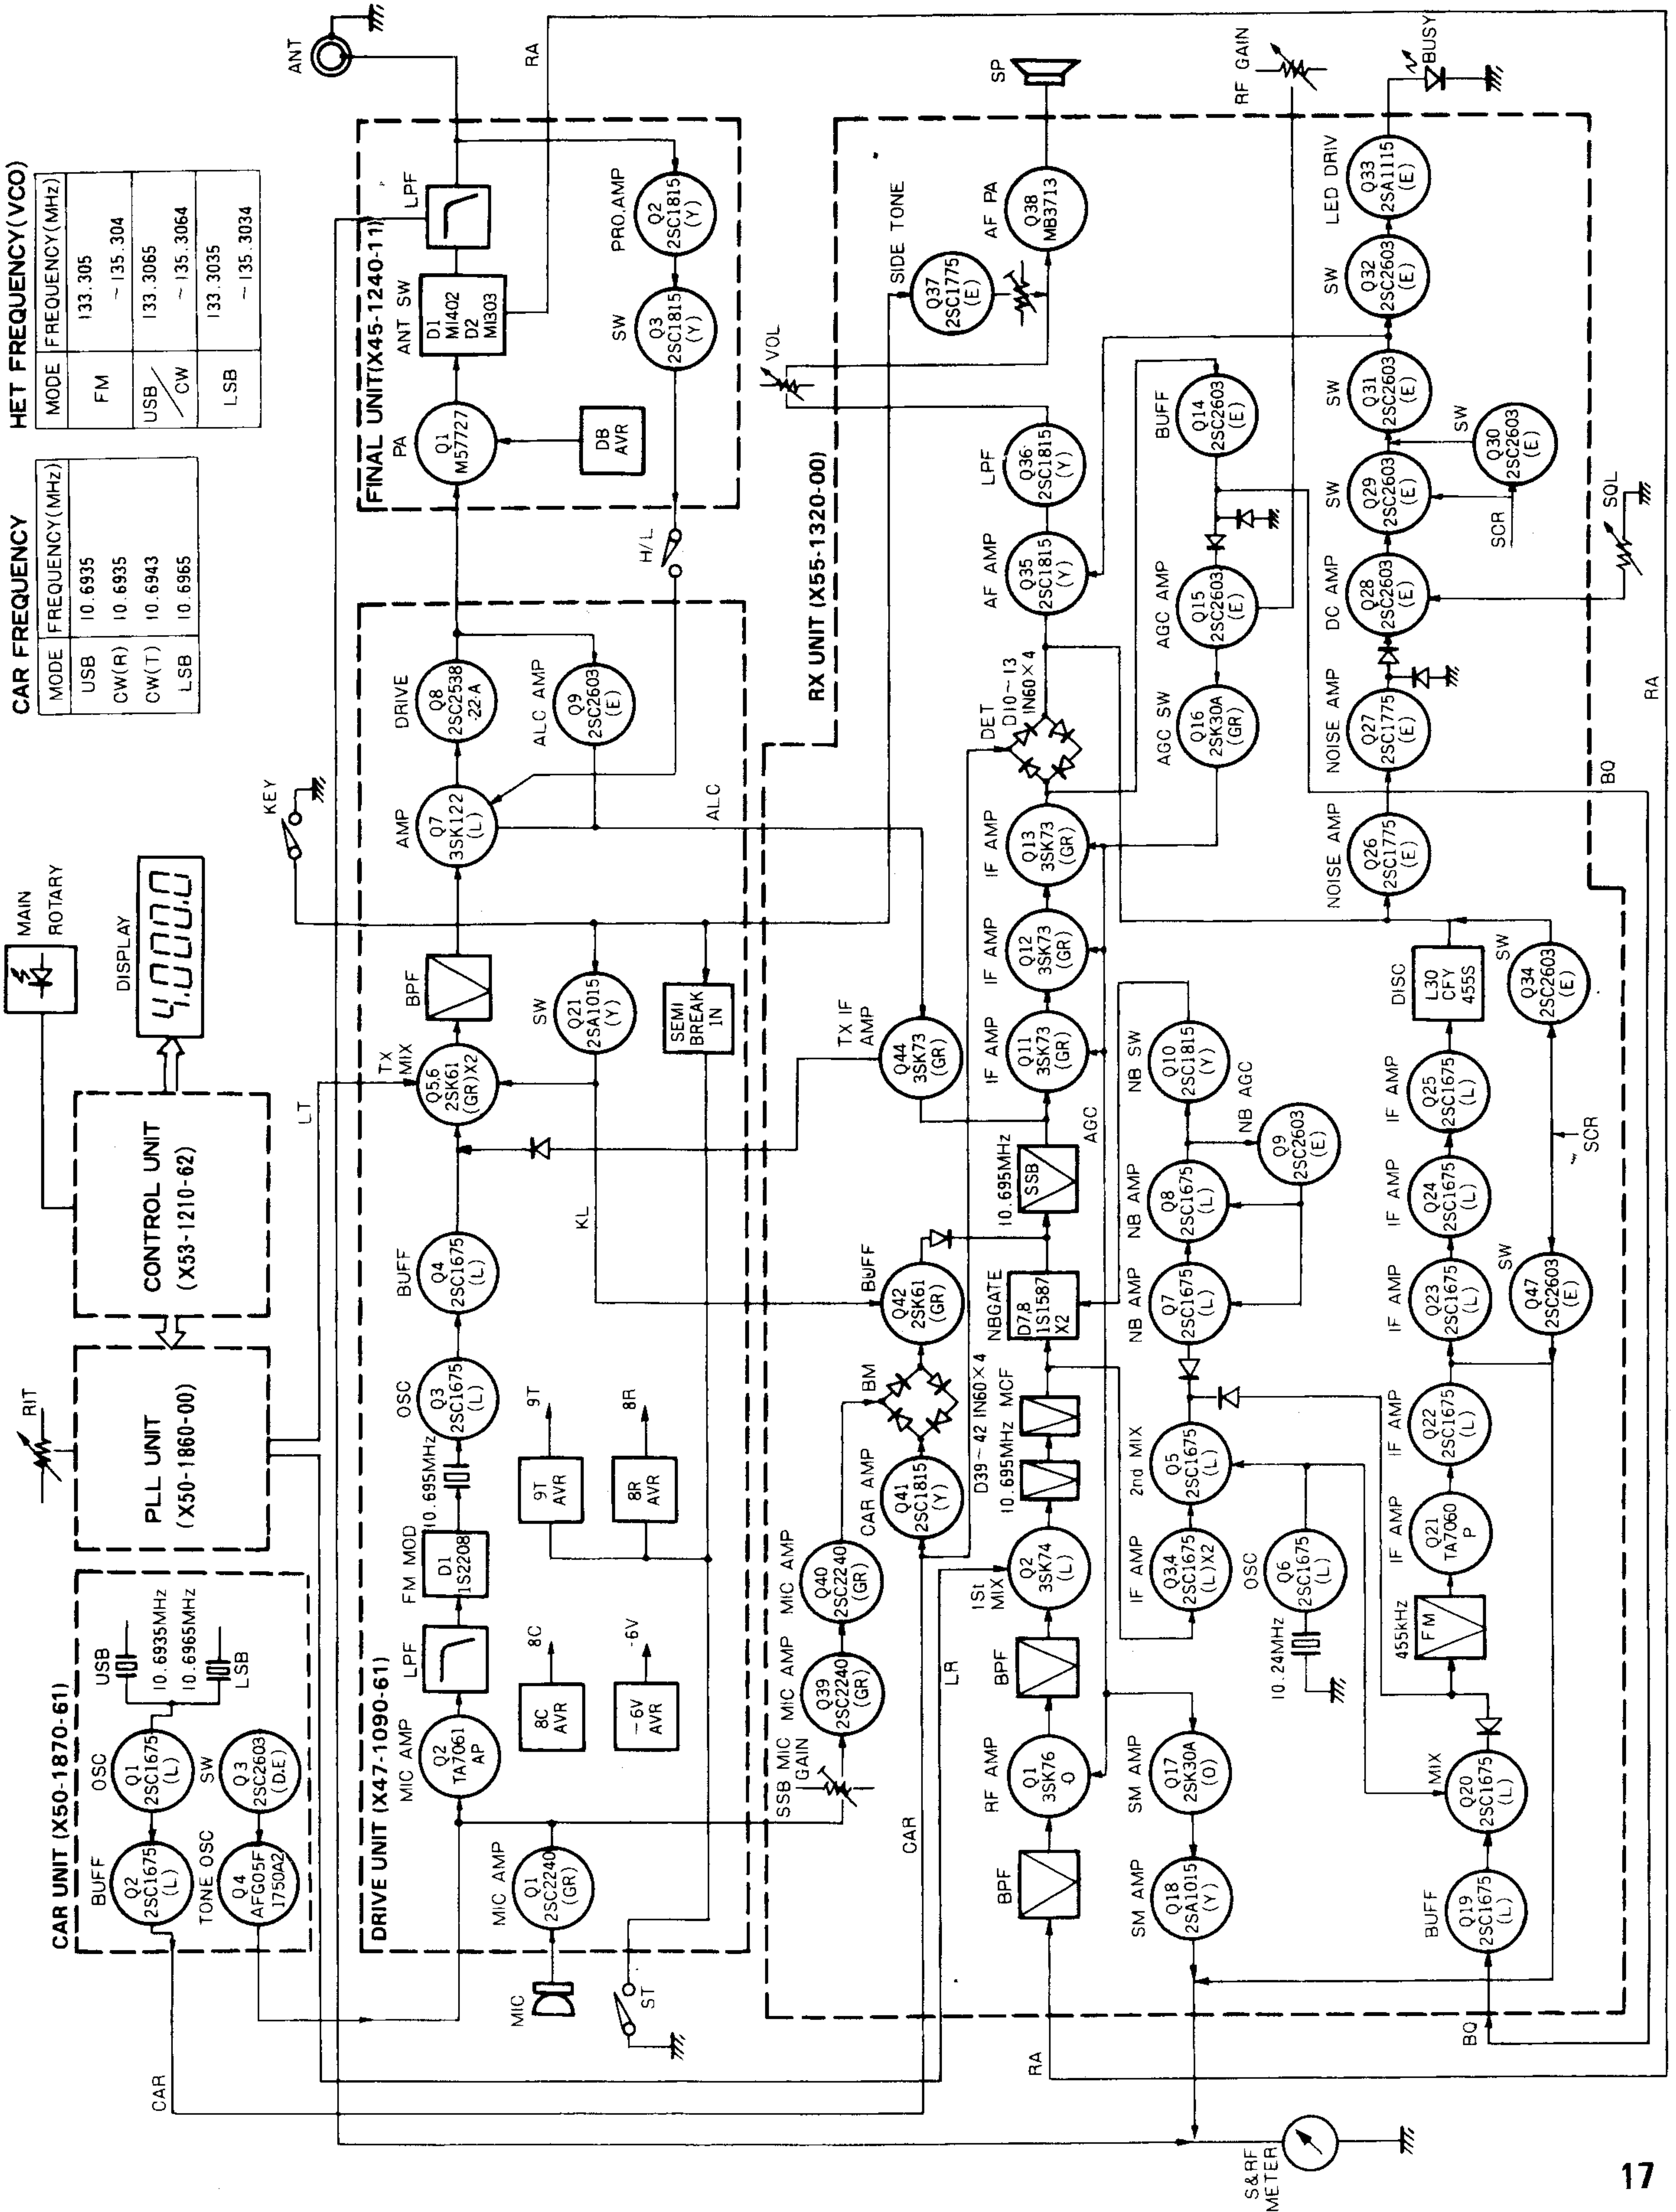

BLOCK DIAGRAM

HET FREQUENCY (VCO)

MODE	FREQUENCY (MHZ)
FM	133.305 ~ 135.304
USB	133.3065 ~ 135.3064
LSB	133.3035 ~ 135.3034

CAR FREQUENCY

MODE	FREQUENCY (MHZ)
USB	10.6935
CW(R)	10.6935
CW(T)	10.6943
LSB	10.6965

BLOCK DIAGRAM